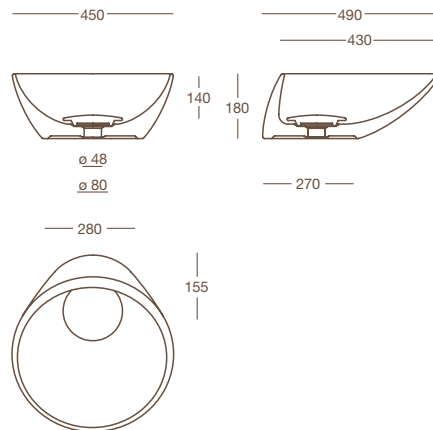

**NET**  
design Valli Workshop

**L 8908**  
Lavabo sopra piano  
di forma ovale  
in ceramica  
Top mounted  
oval washbasin  
in ceramics

Colore/Colour	Misura/Size
Bianco/White	mm 450x155x180