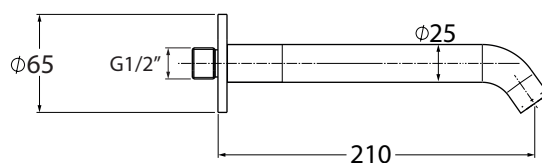

AZ 725

con cartuccia vitone ceramico

codice
code

Bocca tonda, \varnothing 25mm, lunghezza 210mm
 \varnothing 25mm round spout, 210 mm length

AZ 725

CM box 23x15 x h9

kg 0,6

scala/scale 1:5 dimensioni/dimensions in mm

Rubinetteria. Taps.

TECHNICAL SHEET n°: 01	DESIGNER: ANGELETTI RUZZA	CODE: AZ 725			Azzurra sanitari in ceramica S.p.a. via Civita Castellana snc 01030 Castel S.Elia (VT) - ITALY Tel. +39.0761 518155 Fax. +39.0761 514560
SHEET FORMAT: A4	ISO	REVISION: 02	SCALE: 1:5	DATE: 08/10/2019	
REGULATIONS					
All the measurements respect the tolerances provided by the "AZZURRA QUALITY GUIDELINES".					