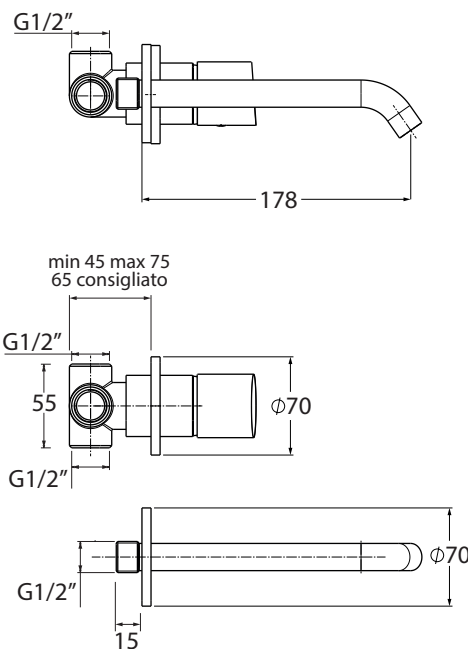

AZ 19TB

con cartuccia  $\varnothing 25$  mm

codice  
code

Lavabo a parete, bocca tonda 180 mm  
180 mm wall-mounted, round spout

AZ 19TB

CM box 40x20 x h7

kg 1,3

scala/scale 1:5 dimensioni/dimensions in mm

Rubinetteria. Taps.

TECHNICAL SHEET n°: <b>01</b>	DESIGNER: <b>ANGELETTI RUZZA</b>	CODE: <b>AZ 19TB</b>	Azzurra sanitari in ceramica S.p.a. via Civita Castellana snc 01030 Castel S.Elia (VT) - ITALY Tel. +39.0761 518155 Fax. +39.0761 514560	
SHEET FORMAT: <b>A4</b>	ISO	REVISION: <b>02</b>	SCALE: <b>1:5</b>	DATE: <b>09/10/2019</b>
REGULATIONS				
All the measurements respect the tolerances provided by the "AZZURRA QUALITY GUIDELINES".				