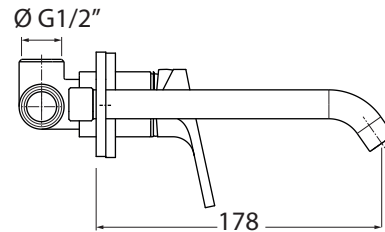

AN 19TB

con cartuccia ø25 mm

codice
code

Lavabo a parete. bocca tonda 180 mm
180 mm wall-mounted, round spout

AN 19TB

CM box 40x20 x h7

kg 1,3

scala/scale 1: 5 dimensioni/dimensions in mm

Rubinetteria. Taps.

CR
Cromo
Chrome

BI
Bianco opaco
Matt white

NE
Nero opaco
Matt Black

TECHNICAL SHEET n°: 01	DESIGNER: ANGELETTI RUZZA	CODE: AN 19TB	Azzurra sanitari in ceramica S.p.a. via Civita Castellana snc 01030 Castel S.Elia (VT) - ITALY Tel. +39.0761 518155 Fax. +39.0761 514560	
SHEET FORMAT: A4	ISO	REVISION: 02	SCALE: 1:20	DATE: 01/08/2019
REGULATIONS				
All the measurements respect the tolerances provided by the "AZZURRA QUALITY GUIDELINES".				