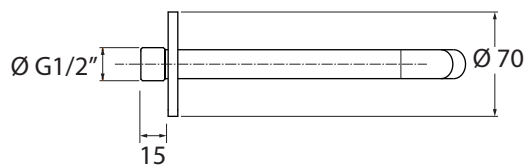

AN 19TB

con cartuccia ø25 mm

codice
code

Lavabo a parete. bocca tonda 180 mm
180 mm wall-mounted, round spout

AN 19TB

CM box 40x20 x h7

kg 1,3

scala/scale 1: 5 dimensioni/dimensions in mm

Rubinetteria. Taps.

CR
Cromo
Chrome

BI
Bianco opaco
Matt white

NE
Nero opaco
Matt Black

TECHNICAL SHEET n°: 01	DESIGNER: ANGELETTI RUZZA	CODE: AN 19TB	Azzurra sanitari in ceramica S.p.a. via Civita Castellana snc 01030 Castel S.Elia (VT) - ITALY Tel. +39.0761 518155 Fax. +39.0761 514560	
SHEET FORMAT: A4	ISO	REVISION: 02	SCALE: 1:20	DATE: 01/08/2019
REGULATIONS				
All the measurements respect the tolerances provided by the "AZZURRA QUALITY GUIDELINES".				