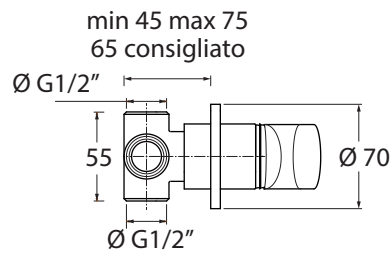

AN 19TB

con cartuccia ø25 mm

codice
code

Lavabo a parete. bocca tonda 180 mm
180 mm wall-mounted, round spout

AN 19TB

CM box 40x20 x h7

kg 1,3

scala/scale 1: 5 dimensioni/dimensions in mm

Rubinetteria. Taps.

CR
Cromo
Chrome

BI
Bianco opaco
Matt white

NE
Nero opaco
Matt Black

TECHNICAL SHEET n°: 01	DESIGNER: ANGELETTI RUZZA	CODE: AN 19TB	Azzurra sanitari in ceramica S.p.a. via Civita Castellana snc 01030 Castel S.Elia (VT) - ITALY Tel. +39.0761 518155 Fax. +39.0761 514560	
SHEET FORMAT: A4	ISO	REVISION: 02	SCALE: 1:20	DATE: 01/08/2019
REGULATIONS				
All the measurements respect the tolerances provided by the "AZZURRA QUALITY GUIDELINES".				