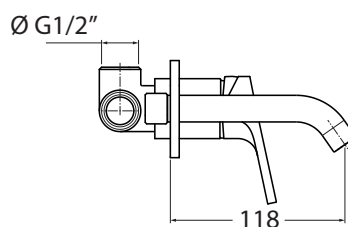

AN 19T

con cartuccia ø25 mm

codice
code

Lavabo a parete. bocca tonda 100 mm
100 mm wall-mounted, round spout

AN 19T

CM box 40x20 x h7

kg 1,2

scala/scale 1: 5 dimensioni/dimensions in mm

Rubinetteria, Taps.

CR
Cromo
Chrome

BI
Bianco opaco
Matt white

NE
Nero opaco
Matt Black

TECHNICAL SHEET n°: 01	DESIGNER: ANGELETTI RUZZA	CODE: AN 19T	Azzurra sanitari in ceramica S.p.a. via Civita Castellana snc 01030 Castel S.Elia (VT) - ITALY Tel. +39.0761 518155 Fax. +39.0761 514560		
SHEET FORMAT: A4	ISO	REVISION: 02	SCALE: 1:20	DATE: 01/08/2019	
REGULATIONS All the measurements respect the tolerances provided by the "AZZURRA QUALITY GUIDELINES".					