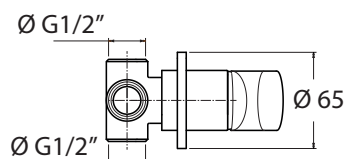

AN 19T

con cartuccia ø25 mm

codice
code

Lavabo a parete. bocca tonda 100 mm
100 mm wall-mounted, round spout

AN 19T

CM box 40x20 x h7

kg 1,2

scala/scale 1: 5 dimensioni/dimensions in mm

Rubinetteria, Taps.

CR
Cromo
Chrome

BI
Bianco opaco
Matt white

NE
Nero opaco
Matt Black

TECHNICAL SHEET n°: 01	DESIGNER: ANGELETTI RUZZA	CODE: AN 19T	Azzurra sanitari in ceramica S.p.a. via Civita Castellana snc 01030 Castel S.Elia (VT) - ITALY Tel. +39.0761 518155 Fax. +39.0761 514560		
SHEET FORMAT: A4	ISO	REVISION: 02	SCALE: 1:20	DATE: 01/08/2019	
REGULATIONS All the measurements respect the tolerances provided by the "AZZURRA QUALITY GUIDELINES".					